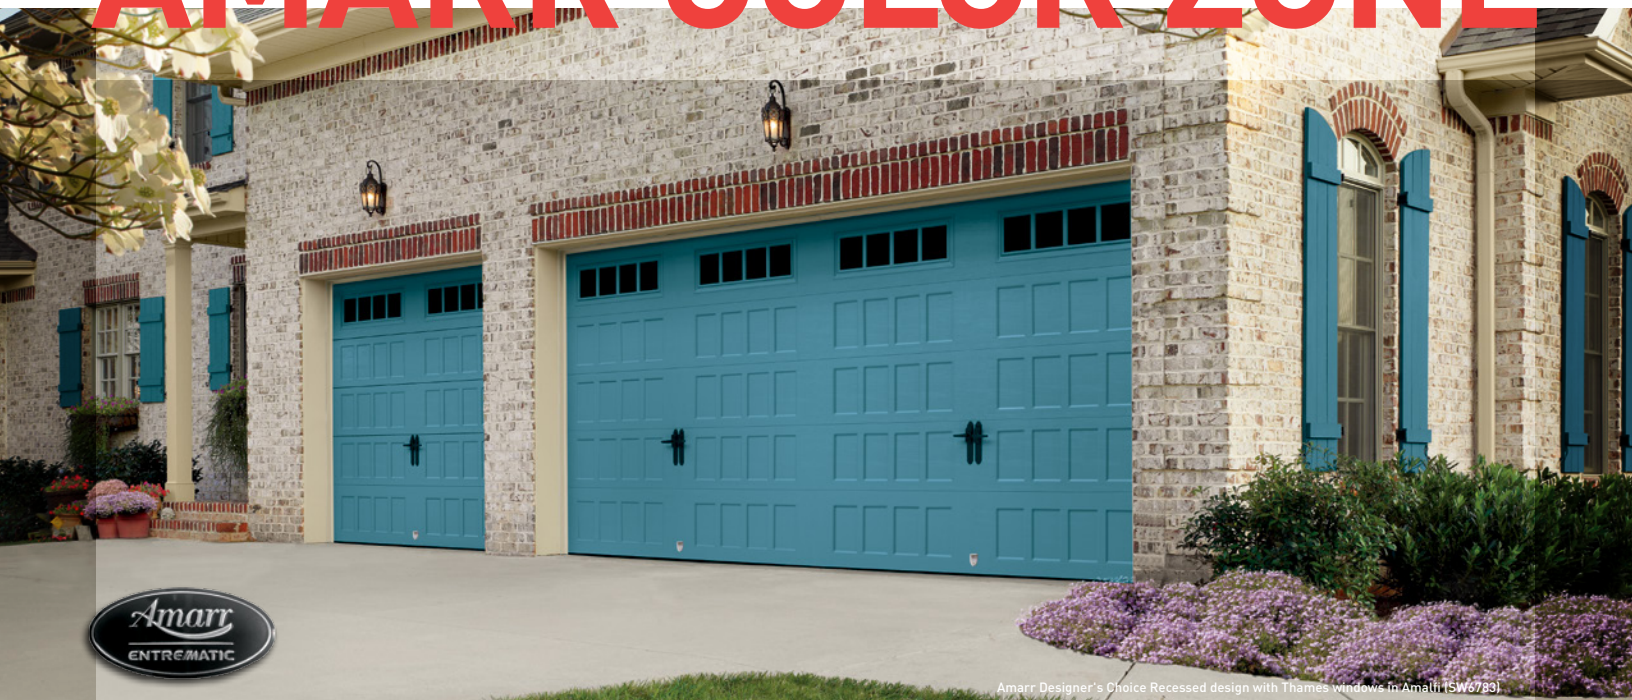

# AMARR COLOR ZONE

**Embrace your inner designer.** Whether you are looking for the perfect match for your home's shutters, trim or front door; or you want to make a bold statement on a commercial building, Amarr Color Zone gives you the chance.

- Available on all Amarr residential\* or commercial steel sectional doors.
- In a multi-step process, your chosen color is applied as a top coat to Amarr pre-painted, galvanized steel sections giving your door one more layer of protection from the elements.
- Same warranty as Amarr standard door colors. Some dark color and construction combination exceptions apply. See approved color list for details.
- Sherwin-Williams SnapDry™ is resistant to dirt, fingerprints and UV weathering.
- A list of approved colors can be found at [www.amarr.com/amarr\\_color\\_zone](http://www.amarr.com/amarr_color_zone) Visit a Sherwin-Williams store to choose from more than 500 SnapDry™ paint colors.